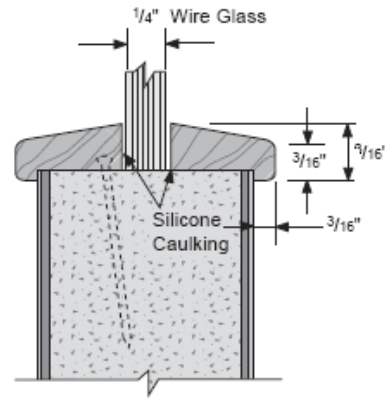

**Lite
Algoma-W-7**

**Louver
Wood Chevron**

Door Size: 35.75" x 83.125"

**W-7
Full-Lip Both Sides of Door**

*Lite/Louver Dimensions Shown Are Cut-Out

ID	Type	Ctr	Width*	Height*	Visible Glass	Lock Stile*	Top Rail*	Bottom Rail*
1	Lite	X	24"	31"	23.375"w x 30.375"h	5.875"	8"	44.125"
2	Louver	X	24"	18"	---	5.875"	55.125"	10"